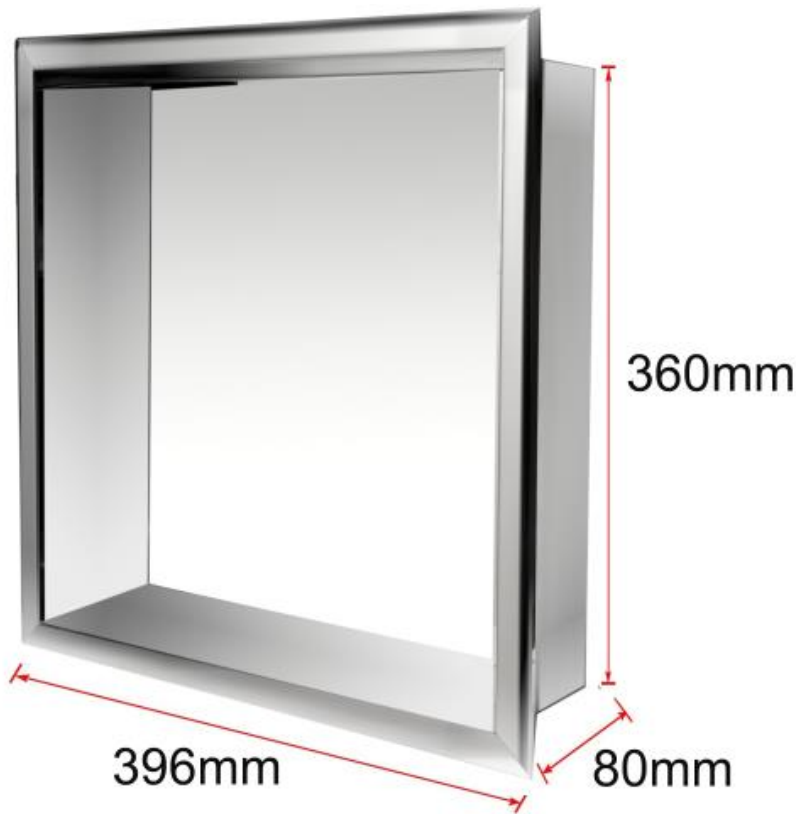

Shower Niche Recessed Shower Shelf, Insert Storage Shelf for Bath, Shower Products

- Made of 304 stainless steel, it is sturdy, durable, rustproof and easy to clean, ideal for bathroom use
- MODERN STYLE: Aesthetically pleasing brushed and polished finish and minimalist look goes well with any interior decor
- FUNCTIONAL SHOWER NICHE: Recessed design brings exclusive addition to your bathroom space, keeps shower products handy and improves shower experience.
-

shower niches, to greatly enrich and reasonably arrange the storage space for different shapes of products such as shampoos, soap dishes, skin care products, towels or long handle bath brushes

Products Technical Specification	
Product Name	Shower Niche
Model Number	6703B/6703P
Material	Stainless steel 304
Product dimension	396x396x80 mm
Surface Finishing	Brush or polished
Installation Type	Wall mounted
Usage	Fitting for home, hotels & restaurants bathroom.
Maintenance	Daily cleaning and never less than once a week is recommended.