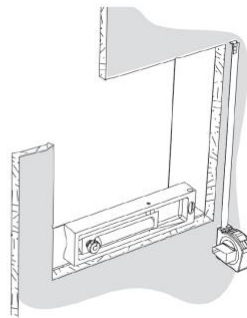

Shower Niche Recessed Shower Shelf, Insert Storage Shelf for Bath, Shower Products

- Made of 304 stainless steel, it is sturdy, durable, rustproof and easy to clean, ideal for bathroom use
- MODERN STYLE: Aesthetically pleasing brushed and polished finish and minimalist look goes well with any interior decor
- FUNCTIONAL SHOWER NICHE: Recessed design brings exclusive addition to your bathroom space, keeps shower products handy and improves shower experience.
-

shower niches, to greatly enrich and reasonably arrange the storage space for different shapes of products such as shampoos, soap dishes, skin care products, towels or long handle bath brushes

Products Technical Specification	
Product Name	Shower Niche
Model Number	6703B/6703P
Material	Stainless steel 304
Product dimension	396x396x80 mm
Surface Finishing	Brush or polished
Installation Type	Wall mounted
Usage	Fitting for home, hotels & restaurants bathroom.
Maintenance	Daily cleaning and never less than once a week is recommended.

installation

Add horizontal stud to support bottom of Niche

Refer to specifications for cut out dimensions

Rest the bottom first, then push in.

Apply silicone around all edges.