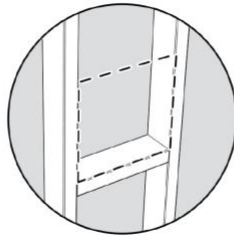

installation

Add horizontal stud to support bottom of Niche

Refer to specifications for cut out dimensions