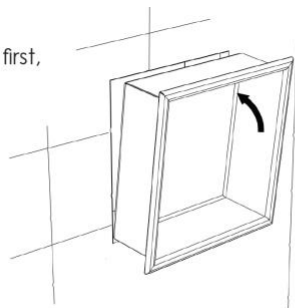

Shower Niche Recessed Shower Shelf, Insert Storage Shelf for Bath, Shower Products

- Made of 304 stainless steel, it is sturdy, durable, rustproof and easy to clean, ideal for bathroom use
- MODERN STYLE: Aesthetically pleasing brushed and polished finish and minimalist look goes well with any interior decor
- FUNCTIONAL SHOWER NICHE: Recessed design brings exclusive addition to your bathroom space, keeps shower products handy and improves shower experience.
-

shower niches, to greatly enrich and reasonably arrange the storage space for different shapes of products such as shampoos, soap dishes, skin care products, towels or long handle bath brushes

Products Technical Specification	
Product Name	Shower Niche
Model Number	6703B/6703P
Material	Stainless steel 304
Product dimension	396x396x80 mm
Surface Finishing	Brush or polished
Installation Type	Wall mounted
Usage	Fitting for home, hotels & restaurants bathroom.
Maintenance	Daily cleaning and never less than once a week is recommended.

installation

Add horizontal stud to support bottom of Niche

Refer to specifications for cut out dimensions

Rest the bottom first, then push in.

Apply silicone around all edges.