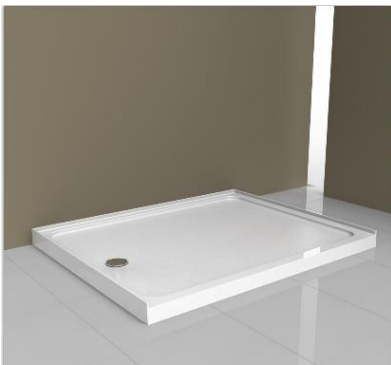

THERMA+GLASS®

Quality – Value – Service

May 2021 K-Series Acrylic Bases

Model	List Price	Size	Color	Flanges
K-UT09-4832	\$402	48" x 32" x 2 3/4" Center Drain	White	3
K-UT09-4834	\$419	48" x 34" x 2 3/4" Center Drain	White	3
K-UT09-4836	\$448	48" x 36" x 2 3/4" Center Drain	White	3
K-UT09-6030R	\$448	60" x 30" x 3" Right Drain	White	3
K-UT09-6030L	\$448	60" x 30" x 2 3/4" Left Drain	White	3
K-UT09-6032R	\$448	60" x 32" x 2 3/4" Right Drain	White	3
K-UT09-6032L	\$448	60" x 32" x 2 3/4" Left Drain	White	3
K-UT09-6034	\$478	60" x 34" x 2 3/4" Center Drain	White	3
K-UT09-6036	\$514	60" x 36" x 2 3/4" Center Drain	White	3
K-UT10-3636-3	\$359	36" x 36" x 2 3/4" Center Drain	White	3
K-UT10-3636-2	\$355	36" x 36" x 2 3/4" Center Drain	White	2
K-UT11-3636N	\$348	36" x 36" Neo Angle Center Drain	White	2
K-UT11-3838N	\$385	38" x 38" Neo Angle Center Drain	White	2

No Delivery Charges

Minimum Order of 2 pieces

Same Day Shipping

K-SERIES®
ACRYLIC BASES

www.therma-glass.com

(503) 653-2418