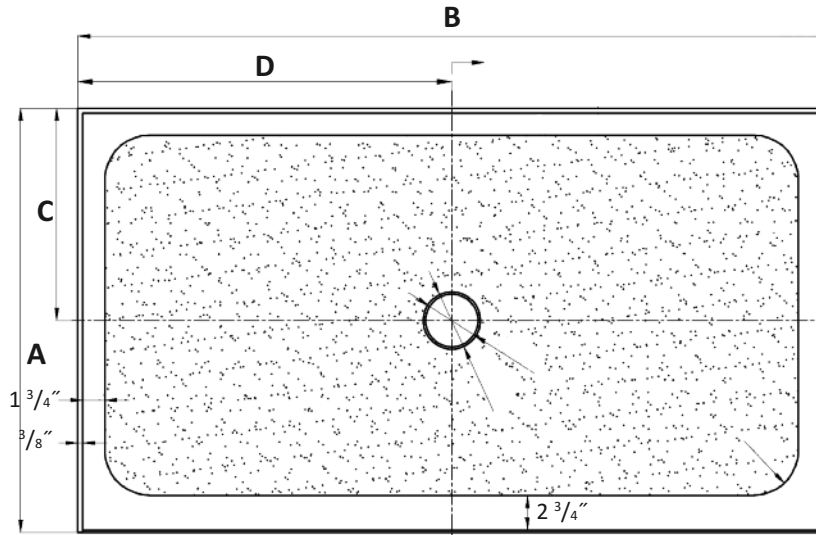

# K-SERIES Acrylic Base

## K-UT09-6034/6036

A	B	C	D	E
34"	60"	17"	30"	2 3/4"
36"	60"	18"	30"	2 3/4"