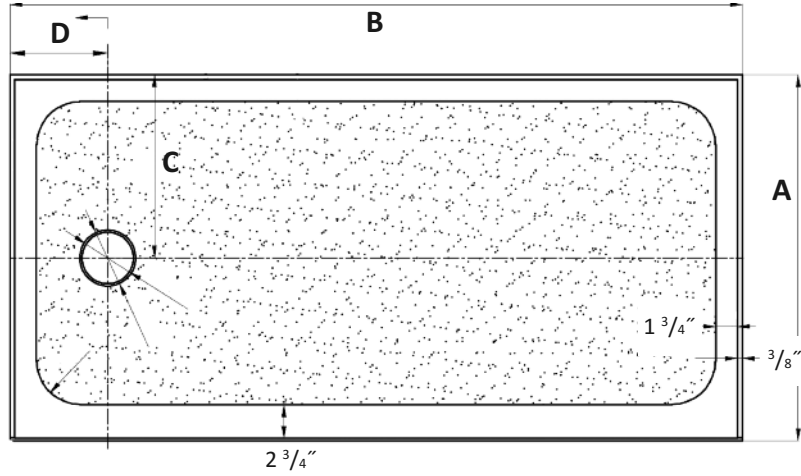

# K-SERIES Acrylic Base

## K-UT09-6030L/6030R/6032L/6032R

**K-UT09-6030L**

A	B	C	D	E
30"	60"	15"	8"	2 3/4"

**K-UT09-6032L**

A	B	C	D	E
32"	60"	16"	8"	2 3/4"

**K-UT09-6030R**

A	B	C	D	E
30"	60"	15"	8"	3"

**K-UT09-6032R**

A	B	C	D	E
32"	60"	16"	8"	2 3/4"