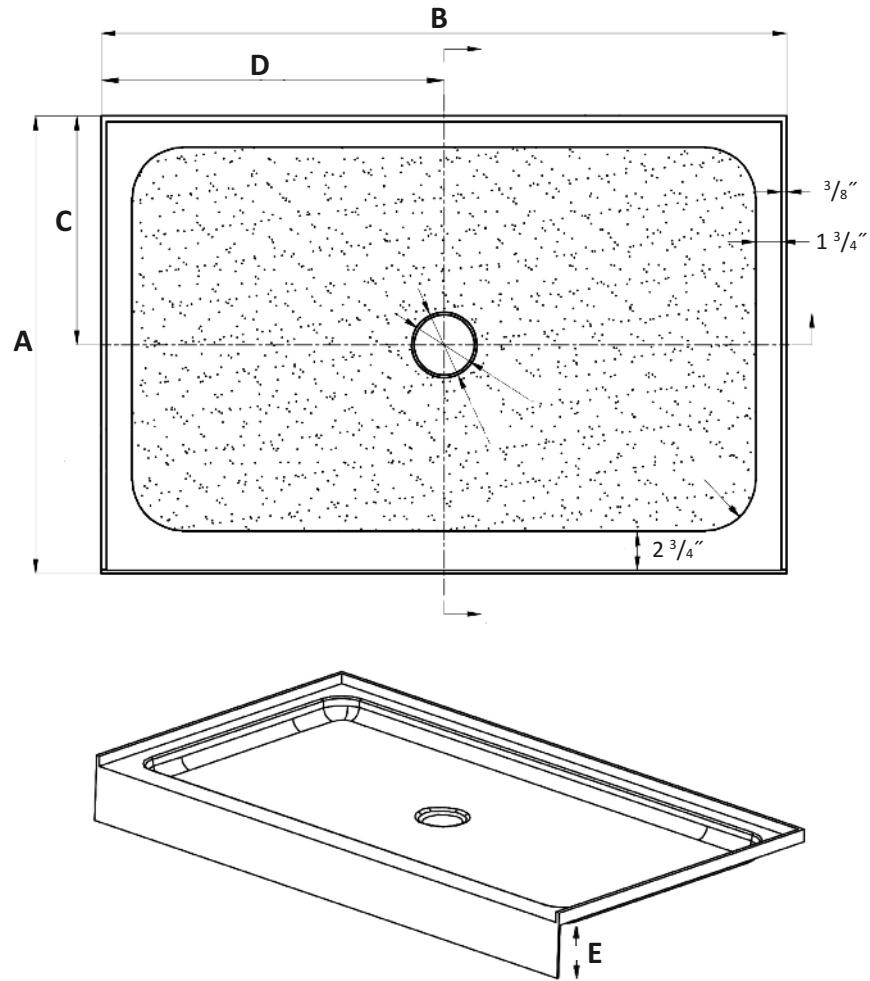

# K-SERIES Acrylic Base

## K-UT09-4832

A	B	C	D	E
32"	48"	16"	24"	2 3/4"