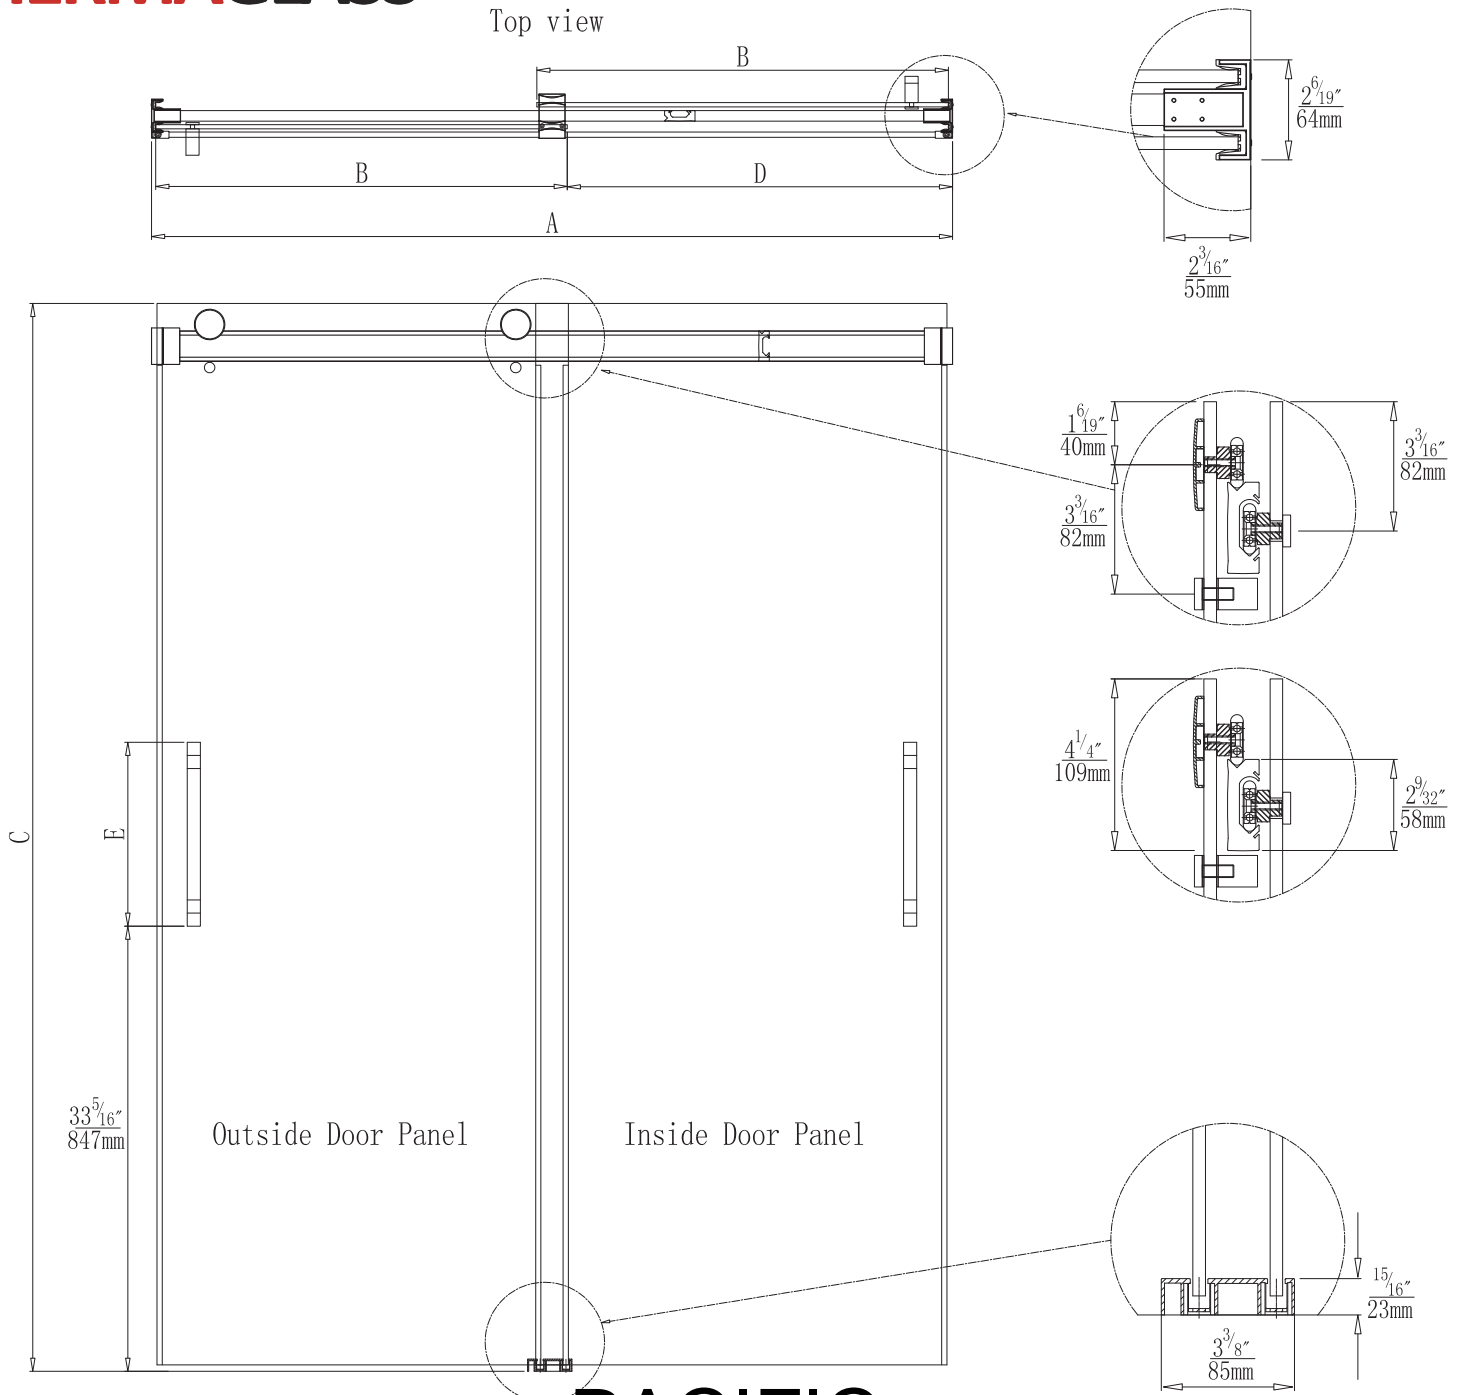

Top view

## PACIFIC

| Model        | Glass        | Wall Opening                 | Both Door Panel                    | Height        | Approx. Entry Opening              | Towel Bar        |
|--------------|--------------|------------------------------|------------------------------------|---------------|------------------------------------|------------------|
| PAC-6066-SC  | 3/8"<br>10mm | 56" to 60"<br>1422 to 1524mm | 65-9/16" x 30-7/8"<br>1664 x 783mm | 66"<br>1676mm | 26-3/4" to 28-3/4"<br>680 to 730mm | 13-3/4"<br>350mm |
| PAC-6066-BNC | 3/8"<br>10mm | 56" to 60"<br>1422 to 1524mm | 65-9/16" x 30-7/8"<br>1664 x 783mm | 66"<br>1676mm | 26-3/4" to 28-3/4"<br>680 to 730mm | 13-3/4"<br>350mm |
| PAC-6066-MBC | 3/8"<br>10mm | 56" to 60"<br>1422 to 1524mm | 65-9/16" x 30-7/8"<br>1664 x 783mm | 66"<br>1676mm | 26-3/4" to 28-3/4"<br>680 to 730mm | 13-3/4"<br>350mm |
| PAC-4880-SC  | 3/8"<br>10mm | 45" to 48"<br>1143 to 1219mm | 79-9/16" x 24-7/8"<br>2020 x 631mm | 80"<br>2032mm | 20-7/8" to 22-7/8"<br>530 to 580mm | 13-3/4"<br>350mm |
| PAC-4880-BNC | 3/8"<br>10mm | 45" to 48"<br>1143 to 1219mm | 79-9/16" x 24-7/8"<br>2020 x 631mm | 80"<br>2032mm | 20-7/8" to 22-7/8"<br>530 to 580mm | 13-3/4"<br>350mm |
| PAC-4880-MBC | 3/8"<br>10mm | 45" to 48"<br>1143 to 1219mm | 79-9/16" x 24-7/8"<br>2020 x 631mm | 80"<br>2032mm | 20-7/8" to 22-7/8"<br>530 to 580mm | 13-3/4"<br>350mm |
| PAC-6080-SC  | 3/8"<br>10mm | 56" to 60"<br>1422 to 1524mm | 79-9/16" x 30-7/8"<br>2020 x 783mm | 80"<br>2032mm | 26-3/4" to 28-3/4"<br>680 to 730mm | 13-3/4"<br>350mm |
| PAC-6080-BNC | 3/8"<br>10mm | 56" to 60"<br>1422 to 1524mm | 79-9/16" x 30-7/8"<br>2020 x 783mm | 80"<br>2032mm | 26-3/4" to 28-3/4"<br>680 to 730mm | 13-3/4"<br>350mm |
| PAC-6080-MBC | 3/8"<br>10mm | 56" to 60"<br>1422 to 1524mm | 79-9/16" x 30-7/8"<br>2020 x 783mm | 80"<br>2032mm | 26-3/4" to 28-3/4"<br>680 to 730mm | 13-3/4"<br>350mm |