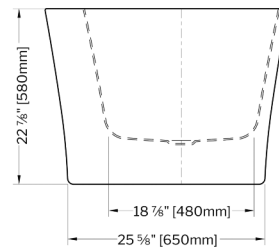

LAGUNA Petite

CLEAN SLOTTED
OVERFLOW

Tolerance on dimensions: ± 1/4" (6 mm)