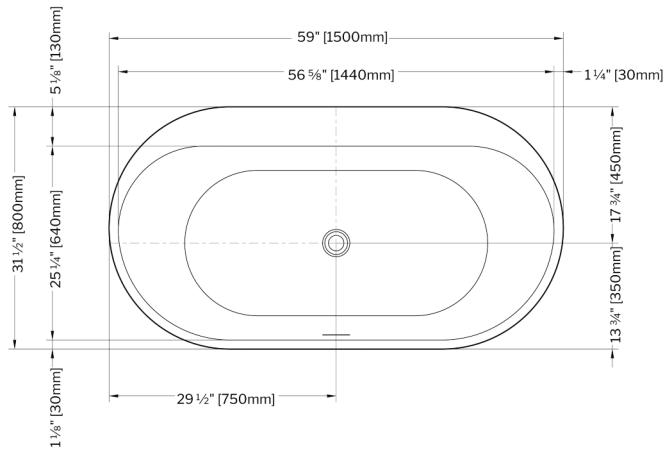

LAGUNA Petite

CLEAN SLOTTED
OVERFLOW

Tolerance on dimensions: ± 1/4" (6 mm)