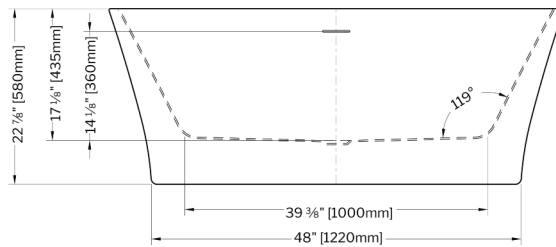

LAGUNA Petite

CLEAN SLOTTED
OVERFLOW

Tolerance on dimensions: ± 1/4" (6 mm)